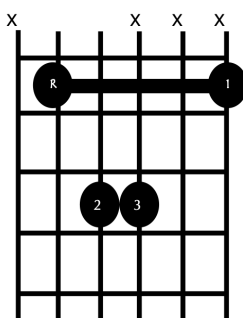

Dm

F

Guitar Class Educators

Power Chords

A5

D5

E5

Moveable Power Chords

R=Name of the Power chord
6th String Moveable Power Chord

R=Name of the Power chord
5th String Moveable Power Chord

Moveable Barre

E Form

R = Root/Name of Chord
Shape = Major

E Form

R = Root/Name of Chord
Shape = Minor

E Form

R = Root/Name of Chord
Shape = Dominant (7)

E Form

R = Root/Name of Chord
Shape = minor 7

A Form

R = Root/Name of Chord
Shape = Major

A Form

R = Root/Name of Chord
Shape = minor

A Form

R = Root/Name of Chord
Shape = Dominant (7)

A Form

R = Root/Name of Chord
Shape = Major 7

A Form

R = Root/Name of Chord
Shape = minor 7