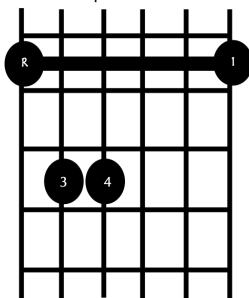

Dm

F

Guitar Class Educators

Power Chords

A5

D5

E5

Moveable Power Chords

R=Name of the Power chord
6th String Moveable Power Chord

R=Name of the Power chord
5th String Moveable Power Chord

Moveable Barre

E Form

R = Root/Name of Chord
Shape = Major

E Form

R = Root/Name of Chord
Shape = Minor

E Form

R = Root/Name of Chord
Shape = Dominant (7)

E Form

R = Root/Name of Chord
Shape = minor 7

A Form

R = Root/Name of Chord
Shape = Major

A Form

R = Root/Name of Chord
Shape = minor

A Form

R = Root/Name of Chord
Shape = Dominant (7)

A Form

R = Root/Name of Chord
Shape = Major 7

A Form

R = Root/Name of Chord
Shape = minor 7