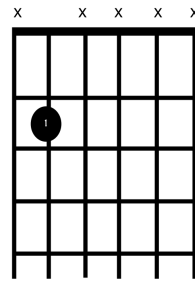

Dm

F

Guitar Class Educators

Power Chords

A5

D5

E5

Moveable Power Chords

R=Name of the Power chord
6th String Moveable Power Chord

R=Name of the Power chord
5th String Moveable Power Chord

Moveable Barre

E Form

R = Root/Name of Chord
Shape = Major

E Form

R = Root/Name of Chord
Shape = Minor

E Form

R = Root/Name of Chord
Shape = Dominant (7)

E Form

R = Root/Name of Chord
Shape = minor 7

A Form

R = Root/Name of Chord
Shape = Major

A Form

R = Root/Name of Chord
Shape = minor

A Form

R = Root/Name of Chord
Shape = Dominant (7)

A Form

R = Root/Name of Chord
Shape = Major 7

A Form

R = Root/Name of Chord
Shape = minor 7