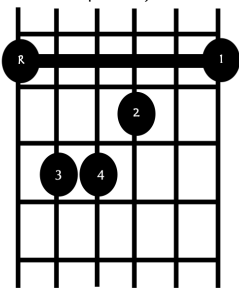

Dm

F

Guitar Class Educators

Power Chords

A5

D5

E5

Moveable Power Chords

R=Name of the Power chord
6th String Moveable Power Chord

R=Name of the Power chord
5th String Moveable Power Chord

Moveable Barre

E Form

R = Root/Name of Chord
Shape = Major

E Form

R = Root/Name of Chord
Shape = Minor

E Form

R = Root/Name of Chord
Shape = Dominant (7)

E Form

R = Root/Name of Chord
Shape = minor 7

A Form

R = Root/Name of Chord
Shape = Major

A Form

R = Root/Name of Chord
Shape = minor

A Form

R = Root/Name of Chord
Shape = Dominant (7)

A Form

R = Root/Name of Chord
Shape = Major 7

A Form

R = Root/Name of Chord
Shape = minor 7