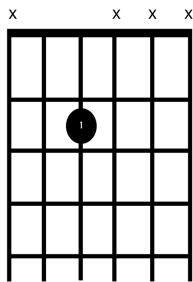

Dm

F

Guitar Class Educators

Power Chords

A5

D5

E5

Moveable Power Chords

R=Name of the Power chord
6th String Moveable Power Chord

R=Name of the Power chord
5th String Moveable Power Chord

Moveable Barre

E Form

R = Root/Name of Chord
Shape = Major

E Form

R = Root/Name of Chord
Shape = Minor