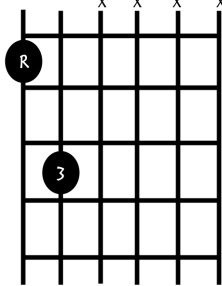

Dm

F

Guitar Class Educators

Power Chords

A5

D5

E5

Moveable Power Chords

R=Name of the Power chord
6th String Moveable Power Chord

R=Name of the Power chord
5th String Moveable Power Chord

Moveable Barre

E Form

R = Root/Name of Chord
Shape = Major

E Form

R = Root/Name of Chord
Shape = Minor

E Form

R = Root/Name of Chord
Shape = Dominant (7)

E Form

R = Root/Name of Chord
Shape = minor 7

A Form

R = Root/Name of Chord
Shape = Major

A Form

R = Root/Name of Chord
Shape = minor

A Form

R = Root/Name of Chord
Shape = Dominant (7)

A Form

R = Root/Name of Chord
Shape = Major 7

A Form

R = Root/Name of Chord
Shape = minor 7