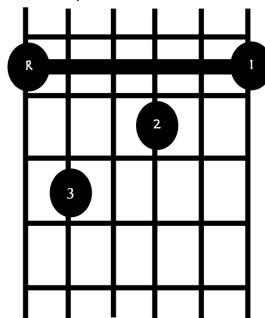

Dm

F

Guitar Class Educators

Power Chords

A5

D5

E5

Moveable Power Chords

R=Name of the Power chord
6th String Moveable Power Chord

R=Name of the Power chord
5th String Moveable Power Chord

Moveable Barre

E Form

R = Root/Name of Chord
Shape = Major

E Form

R = Root/Name of Chord
Shape = Minor

E Form

R = Root/Name of Chord
Shape = Dominant (7)

E Form

R = Root/Name of Chord
Shape = minor 7

A Form

R = Root/Name of Chord
Shape = Major

A Form

R = Root/Name of Chord
Shape = minor

A Form

R = Root/Name of Chord
Shape = Dominant (7)

A Form

R = Root/Name of Chord
Shape = Major 7

A Form

R = Root/Name of Chord
Shape = minor 7