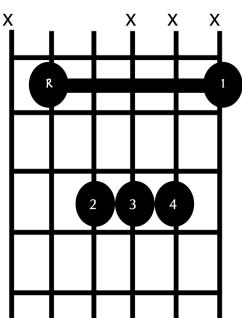

Dm

F

Guitar Class Educators

Power Chords

A5

D5

E5

Moveable Power Chords

R=Name of the Power chord
6th String Moveable Power Chord

R=Name of the Power chord
5th String Moveable Power Chord

Moveable Barre

E Form

R = Root/Name of Chord
Shape = Major

E Form

R = Root/Name of Chord
Shape = Minor

E Form

R = Root/Name of Chord
Shape = Dominant (7)

E Form

R = Root/Name of Chord
Shape = minor 7

A Form

R = Root/Name of Chord
Shape = Major

A Form

R = Root/Name of Chord
Shape = minor

A Form

R = Root/Name of Chord
Shape = Dominant (7)

A Form

R = Root/Name of Chord
Shape = Major 7

A Form

R = Root/Name of Chord
Shape = minor 7