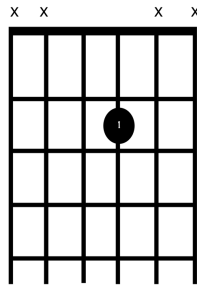

Dm

F

Guitar Class Educators

Power Chords

A5

D5

E5

Moveable Power Chords

R=Name of the Power chord
6th String Moveable Power Chord

R=Name of the Power chord
5th String Moveable Power Chord

Moveable Barre

E Form

R = Root/Name of Chord
Shape = Major

E Form

R = Root/Name of Chord
Shape = Minor