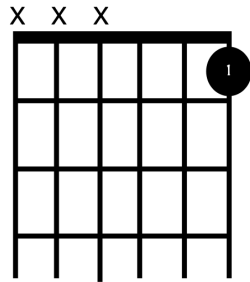

Guitar Class Educators

Sequenced Guitar Chart for Year 1

Simple C

Simple G7

Simple G

D

A

A7

R=Name of the Power chord
6th String Moveable Power Chord

R=Name of the Power chord
5th String Moveable Power Chord

Moveable Barre

E Form

R = Root/Name of Chord
Shape = Major

E Form

R = Root/Name of Chord
Shape = Minor

E Form

R = Root/Name of Chord
Shape = Dominant (7)

E Form

R = Root/Name of Chord
Shape = minor 7

A Form

R = Root/Name of Chord
Shape = Major

A Form

R = Root/Name of Chord
Shape = minor

A Form

R = Root/Name of Chord
Shape = Dominant (7)

A Form

R = Root/Name of Chord
Shape = Major 7

A Form

R = Root/Name of Chord
Shape = minor 7