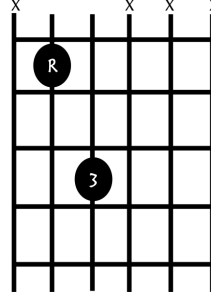

Dm

F

Guitar Class Educators

Power Chords

A5

D5

E5

Moveable Power Chords

R=Name of the Power chord
6th String Moveable Power Chord

R=Name of the Power chord
5th String Moveable Power Chord

Moveable Barre

E Form

R = Root/Name of Chord
Shape = Major

E Form

R = Root/Name of Chord
Shape = Minor

E Form

R = Root/Name of Chord
Shape = Dominant (7)

E Form

R = Root/Name of Chord
Shape = minor 7

A Form

R = Root/Name of Chord
Shape = Major

A Form

R = Root/Name of Chord
Shape = minor

A Form

R = Root/Name of Chord
Shape = Dominant (7)

A Form

R = Root/Name of Chord
Shape = Major 7

A Form

R = Root/Name of Chord
Shape = minor 7