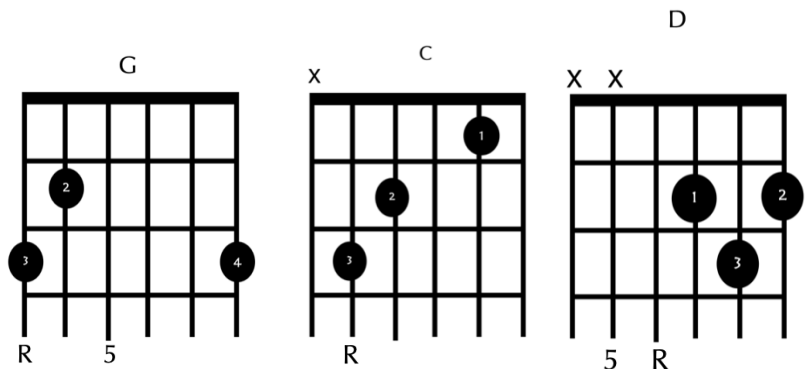

Love Me Do, Beatles

Chorus X2

Love, love me do
 You know I love you
 I'll always be true
 So please
 Love me do
 Whoa, love me do

Verse

Someone to love, somebody new
 Someone to love, someone like you

Chorus X2

Outro

Yea, love me do
 Whoa-oh, love me do

Fun Facts

- This song was the Beatles' debut single
- Lennon plays the harmonica in this song
- Beatlemania - screaming fans chased the band
- None of the Beatles could read music
- Most photographed subject of the 1960's was the Beatles
- Yesterday has been covered over 1,600 times
- The Beatles famous hairstyle is called a "moptop"
- Movies that starred the Beatles:
 - "A Hard Day's Night"
 - "Help!"
 - "Magical Mystery Tour"
 - "Yellow Submarine"
 - "Let it Be"
- Paul McCartney was knighted in 1997 by Queen Elizabeth
- Ringo Star was knighted in 2017 also by Queen Elizabeth

When G to C use Relative Fingers. Fingers 2 and 3 stay on the same fret but move to the lower strings.

Finger 3 is relative to all of the

Chorus

:G /// C /// : (C) So Please...
 Love me (G) do!

Verse

:D // // // // // C /// G ///: